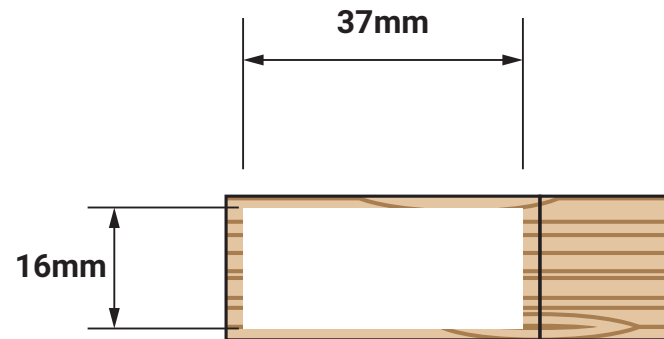

USB - W006 TEMPLATE FRONT

PRINTABLE AREA

37mm x 16mm

USB DIMENSIONS

L: 59.5mm x W: 9.5mm x H: 19mm

THIS TEMPLATE IS 1:1 SCALE

EMAIL: SALES@IUSB.COM.AU

PH: 1300 985 133

IMPORTANT

- FINAL ART MUST BE SET UP AS **VECTORS**
- PLEASE OUTLINE ALL FONTS
- SAVE ART AS PRINT READY PDF

USB - W006 TEMPLATE **BACK**

PRINTABLE AREA

37mm x 16mm

USB DIMENSIONS

L: 59.5mm x W: 9.5mm x H: 19mm