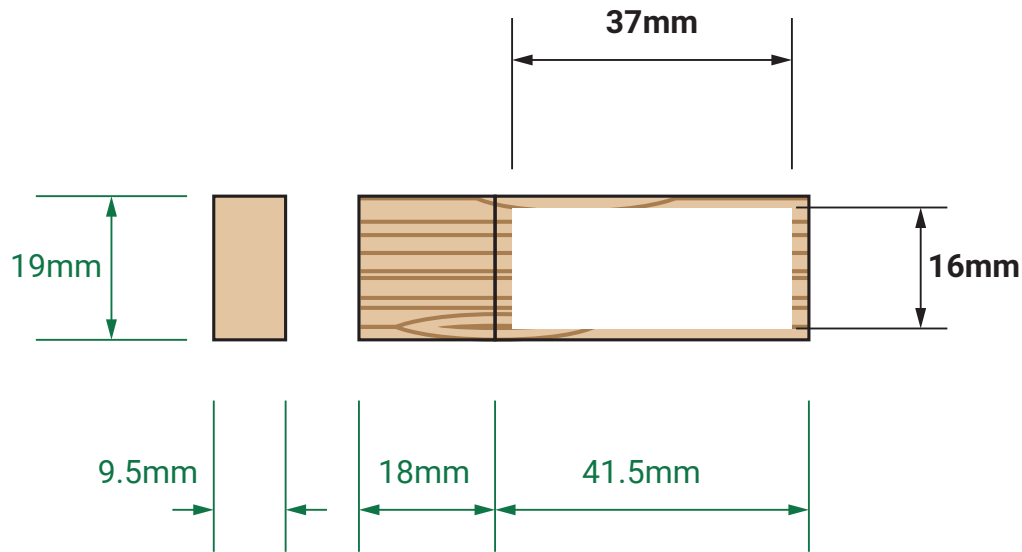

USB - W006 TEMPLATE FRONT

PRINTABLE AREA

37mm x 16mm

USB DIMENSIONS

L: 59.5mm x W: 9.5mm x H: 19mm

THIS TEMPLATE IS 1:1 SCALE

EMAIL: SALES@IUSB.COM.AU

PH: 1300 985 133

IMPORTANT

- FINAL ART MUST BE SET UP AS **VECTORS**
- PLEASE OUTLINE ALL FONTS
- SAVE ART AS PRINT READY PDF

USB - W006 TEMPLATE **BACK**

PRINTABLE AREA

37mm x 16mm

USB DIMENSIONS

L: 59.5mm x W: 9.5mm x H: 19mm