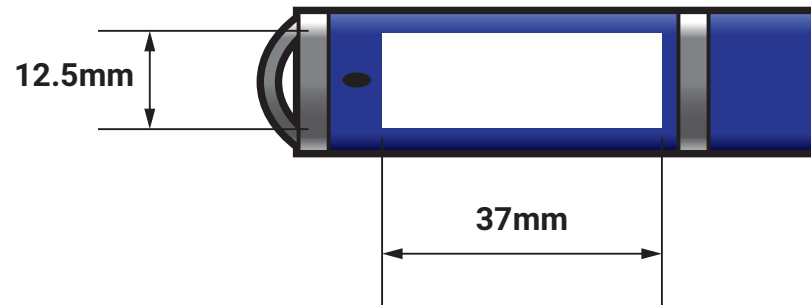

USB - S036 TEMPLATE FRONT

PRINTABLE AREA
47mm x 12.5mm

USB DIMENSIONS
L: 74mm x W: 6.5mm x H: 19mm

THIS TEMPLATE IS 1:1 SCALE

EMAIL: SALES@IUSB.COM.AU
PH: 1300 985 133

IMPORTANT

- FINAL ART MUST BE SET UP AS **VECTORS**
- PLEASE OUTLINE ALL FONTS
- SAVE ART AS PRINT READY PDF

USB - S036 TEMPLATE **BACK**

PRINTABLE AREA
37mm x 12.5mm

USB DIMENSIONS
L: 74mm x W: 6.5mm x H: 19mm

THIS TEMPLATE IS 1:1 SCALE

EMAIL: SALES@IUSB.COM.AU
PH: 1300 985 133

IMPORTANT

- FINAL ART MUST BE SET UP AS **VECTORS**
- PLEASE OUTLINE ALL FONTS
- SAVE ART AS PRINT READY PDF