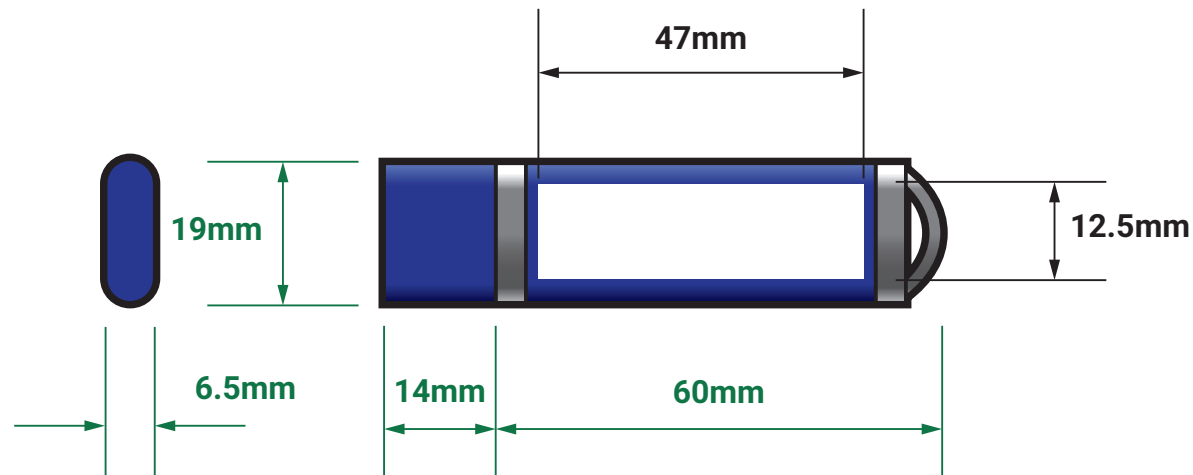

USB - S036 TEMPLATE FRONT

PRINTABLE AREA
47mm x 12.5mm

USB DIMENSIONS
L: 74mm x W: 6.5mm x H: 19mm

THIS TEMPLATE IS 1:1 SCALE

EMAIL: SALES@IUSB.COM.AU
PH: 1300 985 133

IMPORTANT

- FINAL ART MUST BE SET UP AS **VECTORS**
- PLEASE OUTLINE ALL FONTS
- SAVE ART AS PRINT READY PDF

USB - S036 TEMPLATE **BACK**

PRINTABLE AREA
37mm x 12.5mm

USB DIMENSIONS
L: 74mm x W: 6.5mm x H: 19mm

THIS TEMPLATE IS 1:1 SCALE

EMAIL: SALES@IUSB.COM.AU
PH: 1300 985 133

IMPORTANT

- FINAL ART MUST BE SET UP AS **VECTORS**
- PLEASE OUTLINE ALL FONTS
- SAVE ART AS PRINT READY PDF