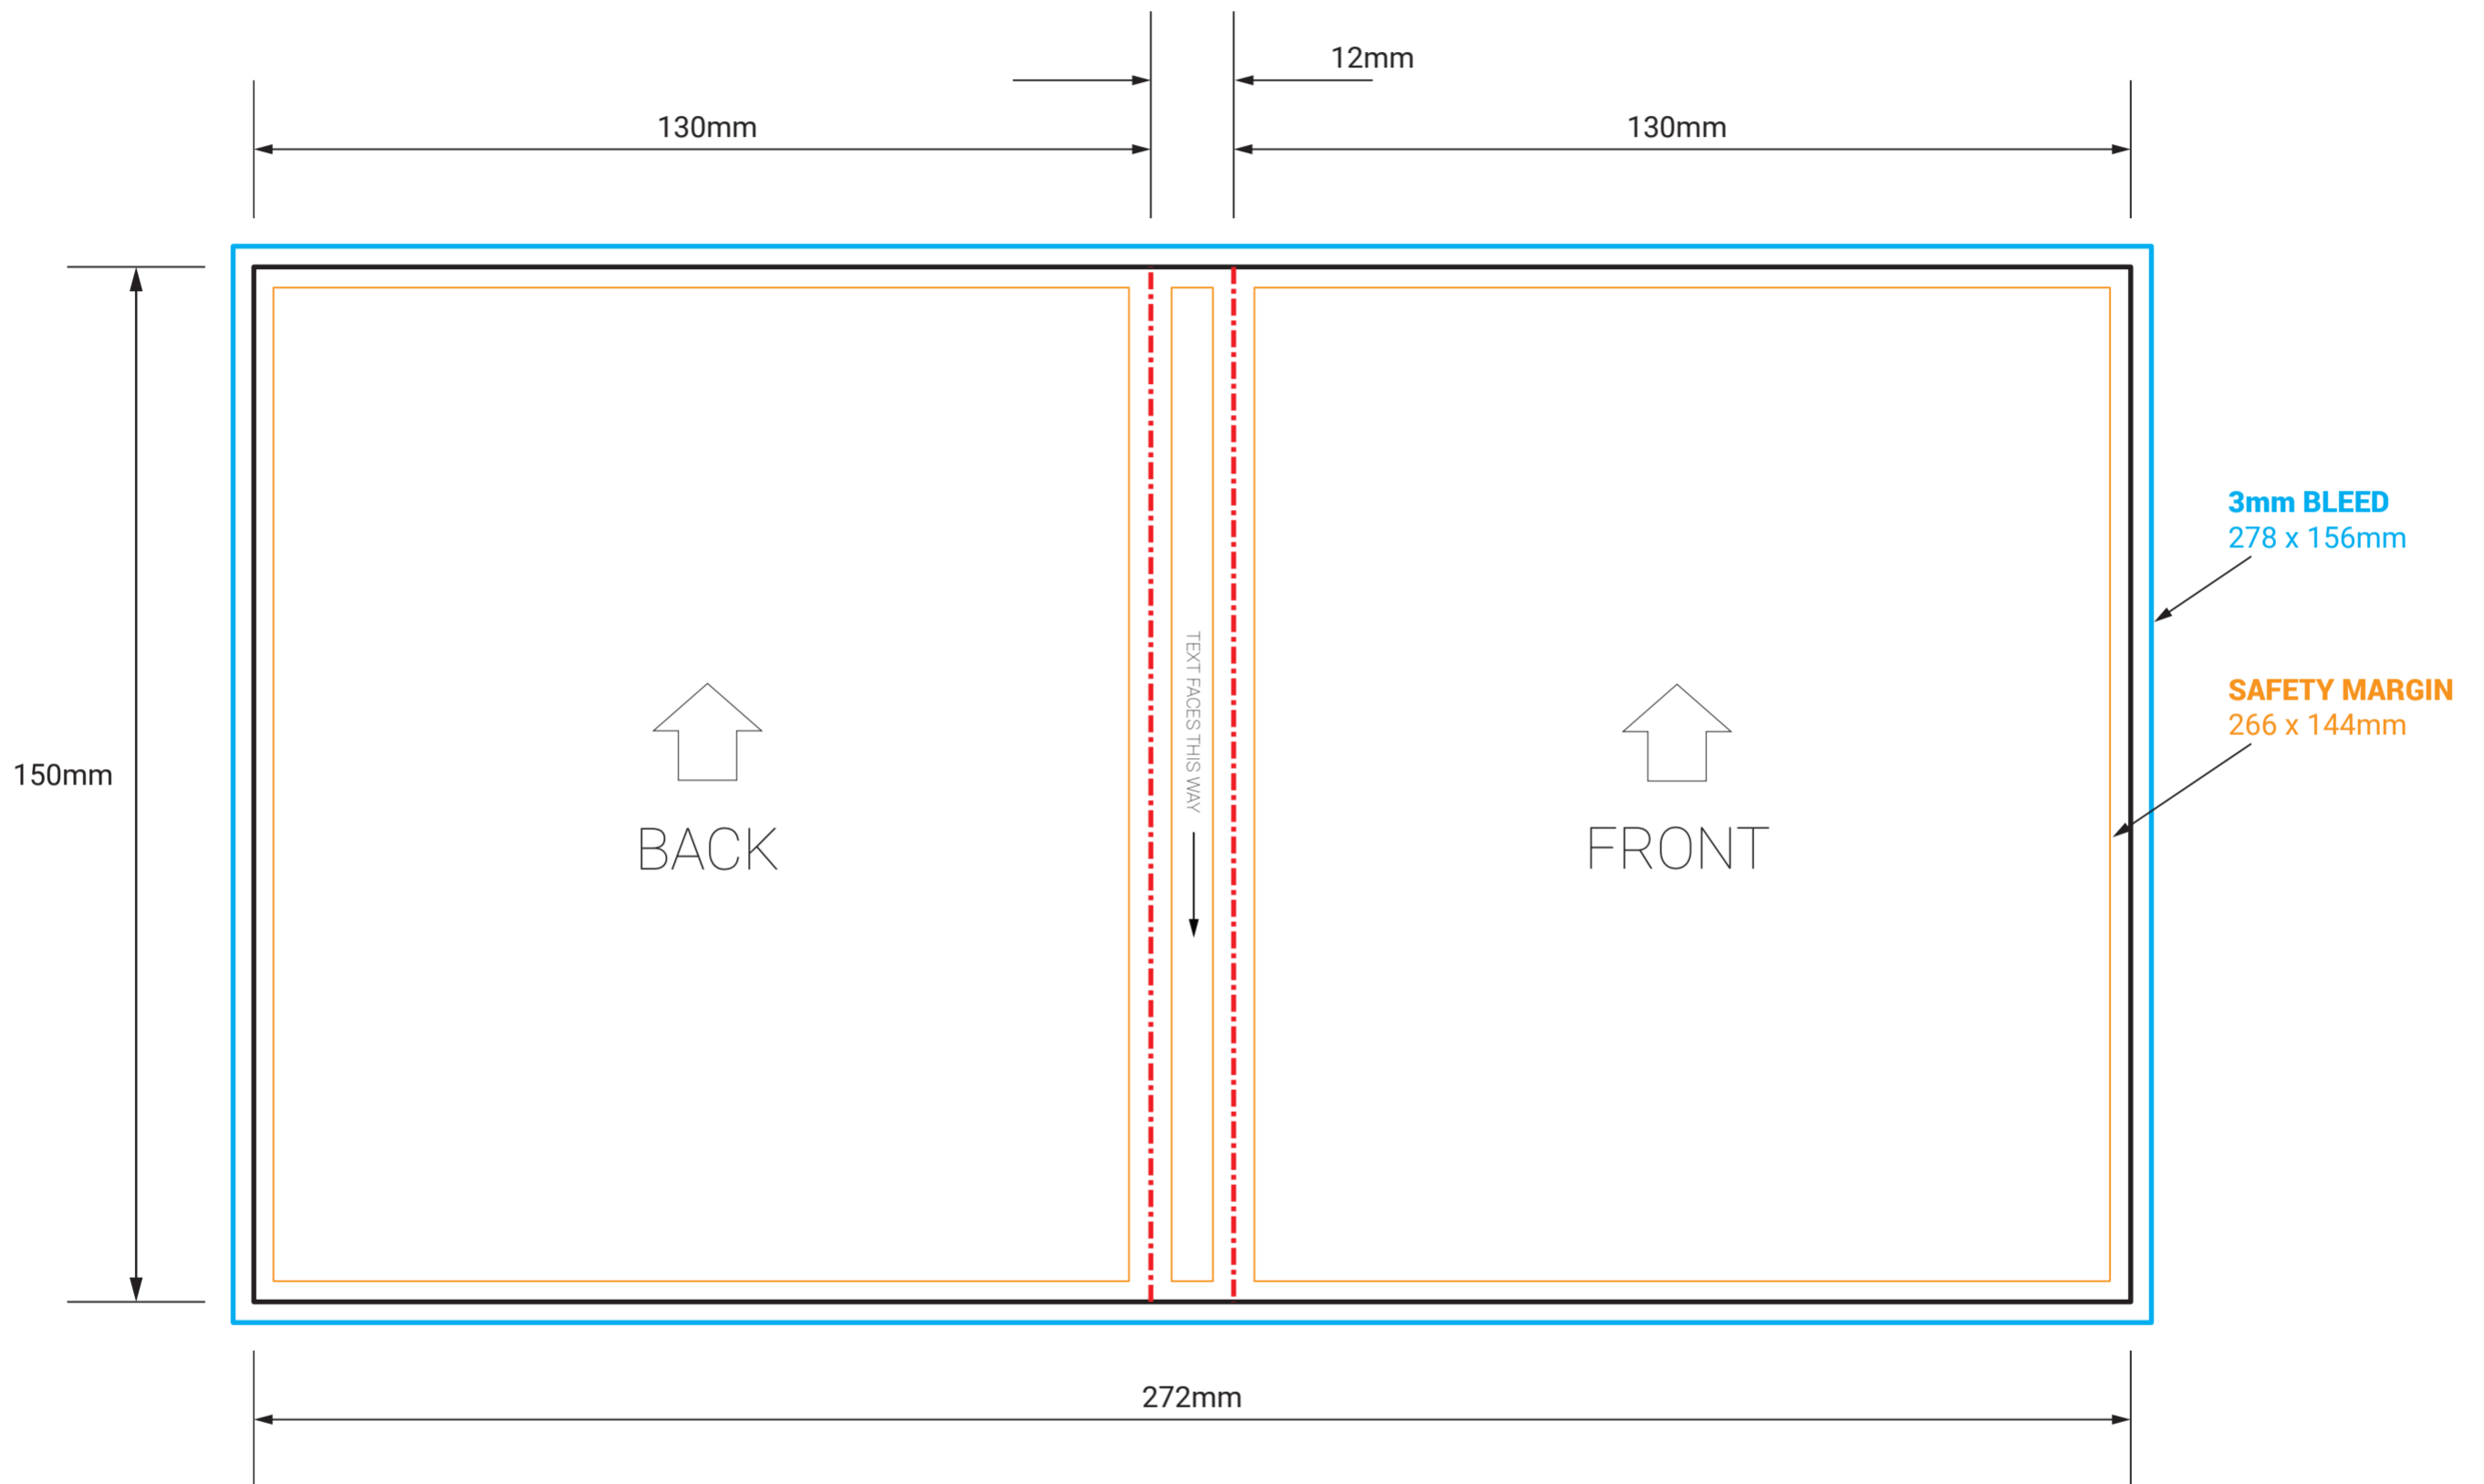

SLICK USB CASE - STANDARD CARD FRONT

! DO NOT INCLUDE THE TEMPLATE OR ANY OTHER NON-PRINT INFO IN THE FINAL PRINT READY PDF ART FILE.

THIS TEMPLATE IS 1:1 SCALE

EMAIL: SALES@IUSB.COM.AU
PH: 1300 985 133

IMPORTANT

- IMPORTANT INFO SHOULD MUST BE INSIDE SAFETY MARGINS
- FINAL ART MUST HAVE 3MM BLEED ON EACH CUT EDGE
- FINAL ART MUST BE CMYK AND 300 DPI
- PLEASE OUTLINE ALL FONTS
- SAVE ART AS PRINT READY PDF (Acrobat 6.0 (PDF 1.5) or higher)

- CUT
- - - FOLD
- BLEED
- SAFETY