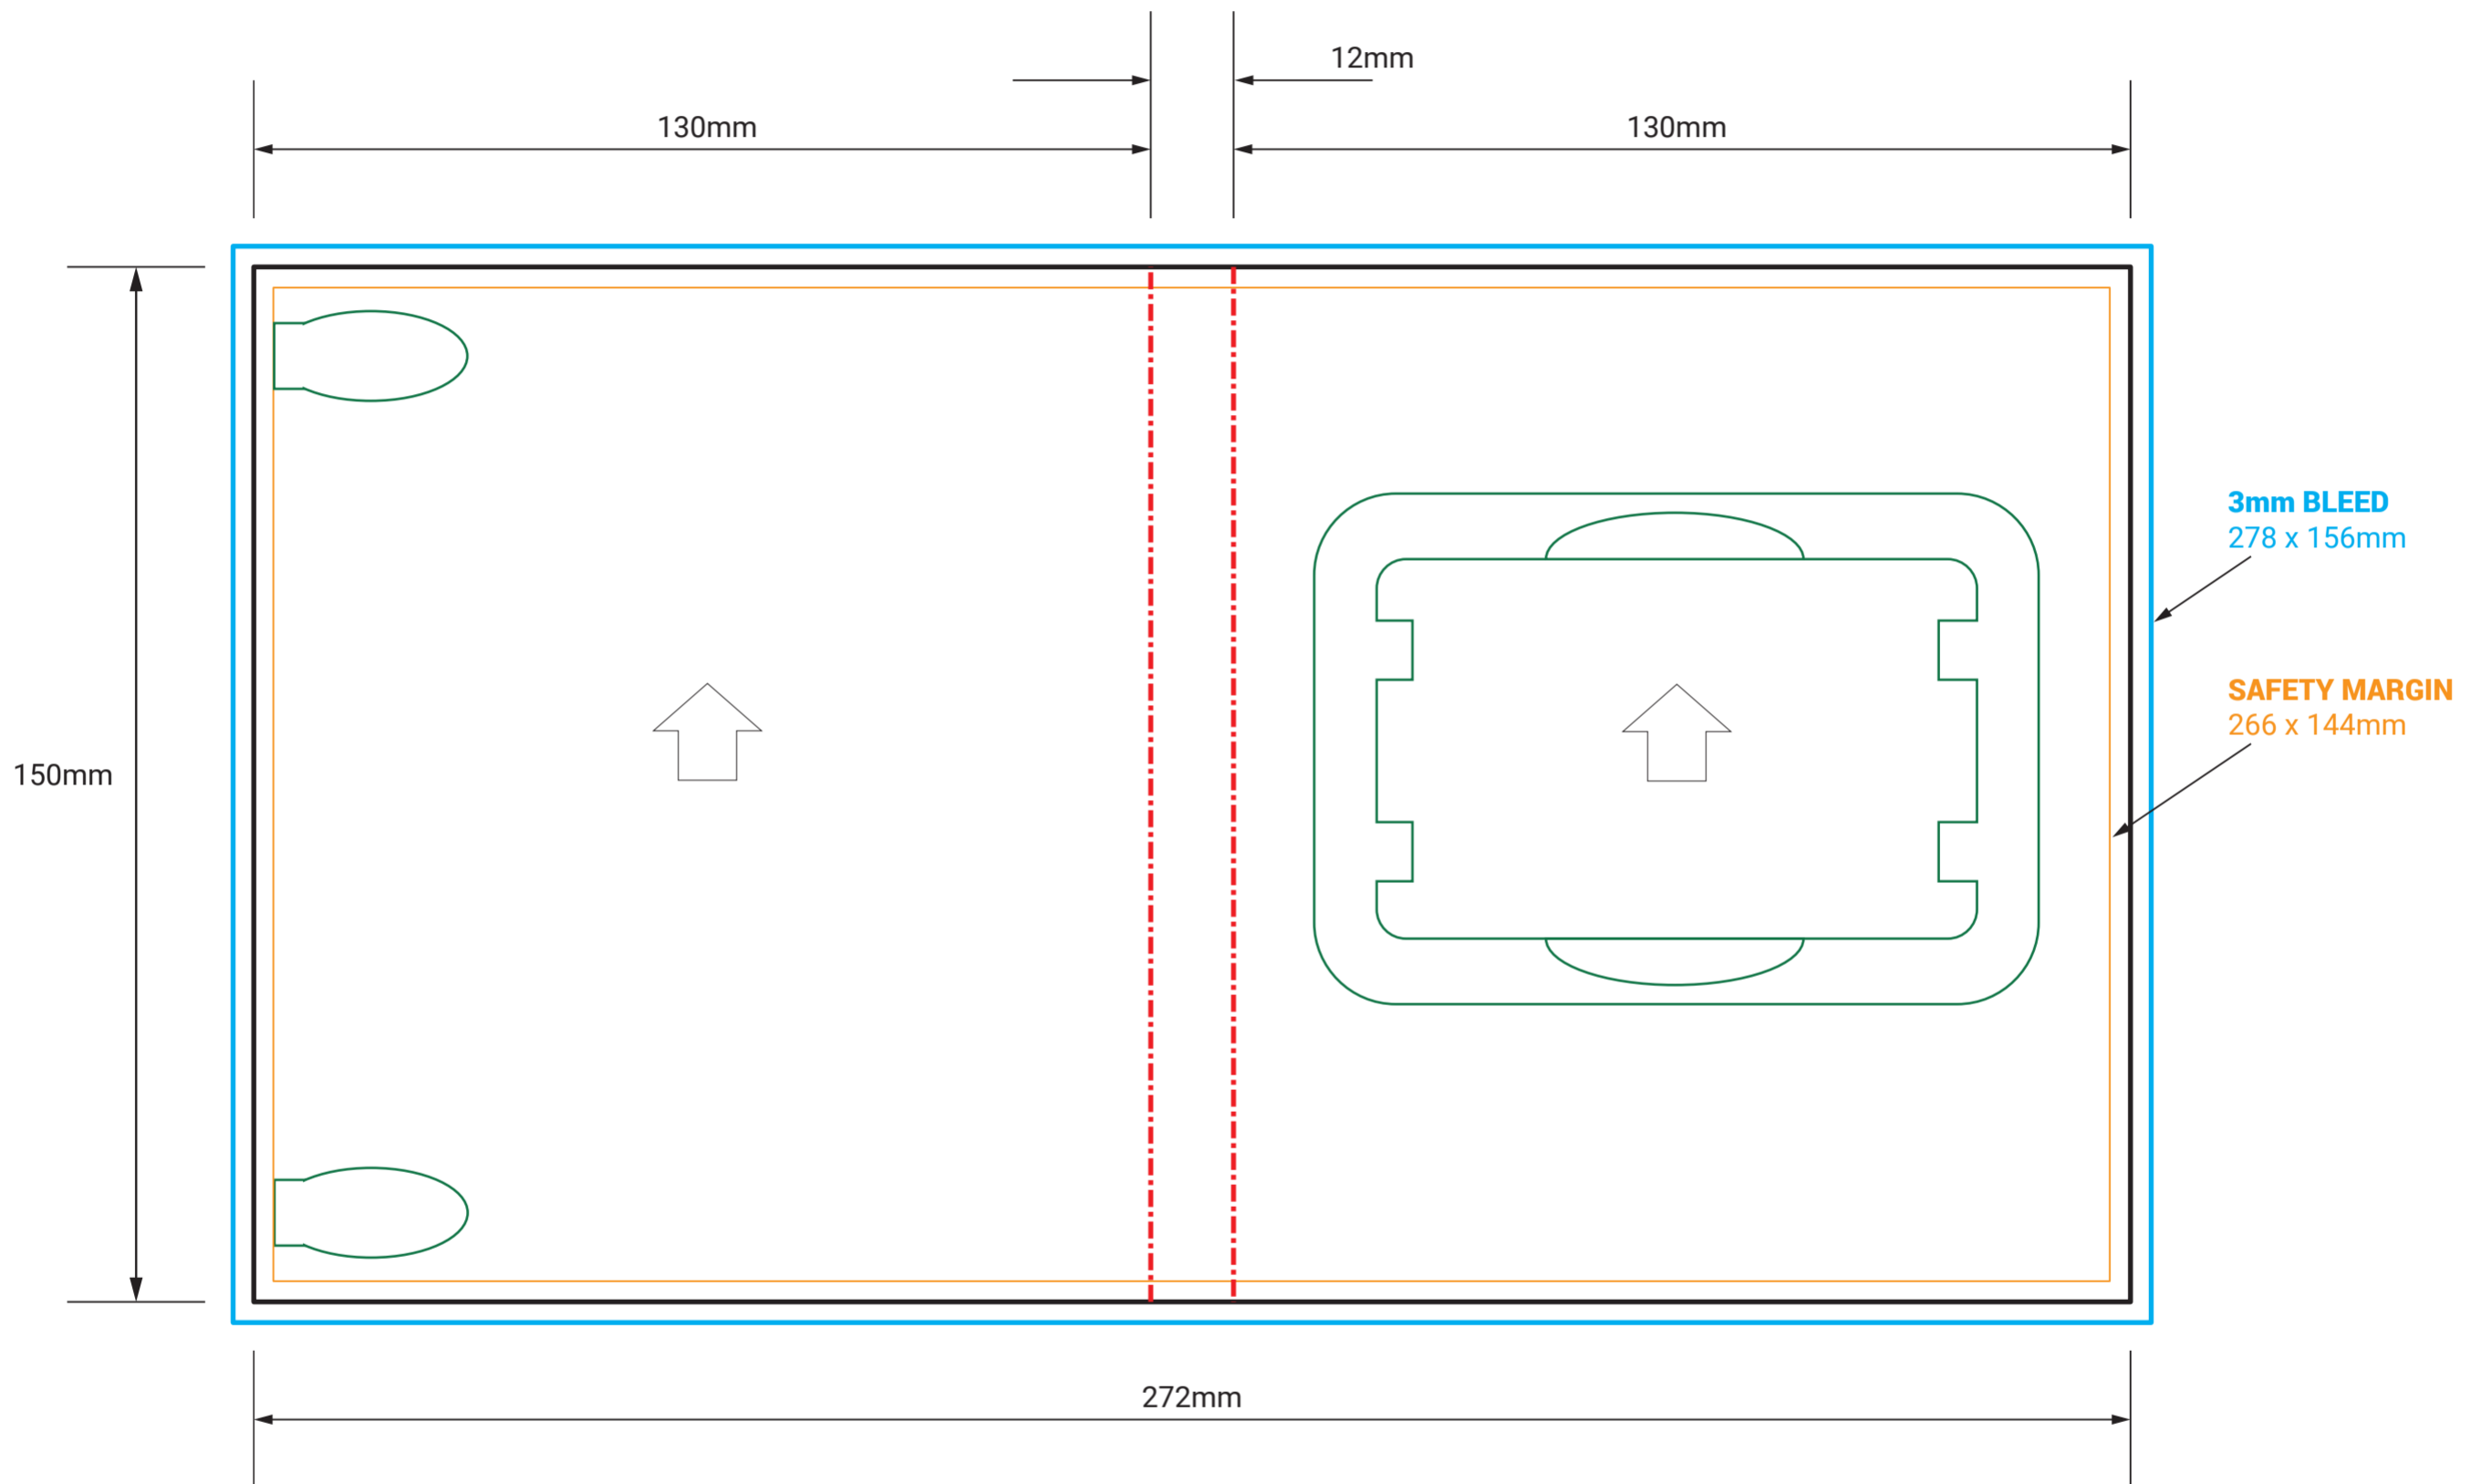

- IMPORTANT INFO SHOULD MUST BE INSIDE SAFETY MARGINS
- FINAL ART MUST HAVE 3MM BLEED ON EACH CUT EDGE
- FINAL ART MUST BE CMYK AND 300 DPI
- PLEASE OUTLINE ALL FONTS
- SAVE ART AS PRINT READY PDF (Acrobat 6.0 (PDF 1.5) or higher)

- CUT
- - - FOLD
- BLEED
- SAFETY

SLICK USB CASE - STANDARD CARD **INSIDE**

! DO NOT INCLUDE THE TEMPLATE OR ANY OTHER NON-PRINT INFO IN THE FINAL PRINT READY PDF ART FILE.

THIS TEMPLATE IS 1:1 SCALE

EMAIL: SALES@IUSB.COM.AU
PH: 1300 985 133

IMPORTANT

- IMPORTANT INFO SHOULD MUST BE INSIDE SAFETY MARGINS
- FINAL ART MUST HAVE 3MM BLEED ON EACH CUT EDGE
- FINAL ART MUST BE CMYK AND 300 DPI
- PLEASE OUTLINE ALL FONTS
- SAVE ART AS PRINT READY PDF (Acrobat 6.0 (PDF 1.5) or higher)