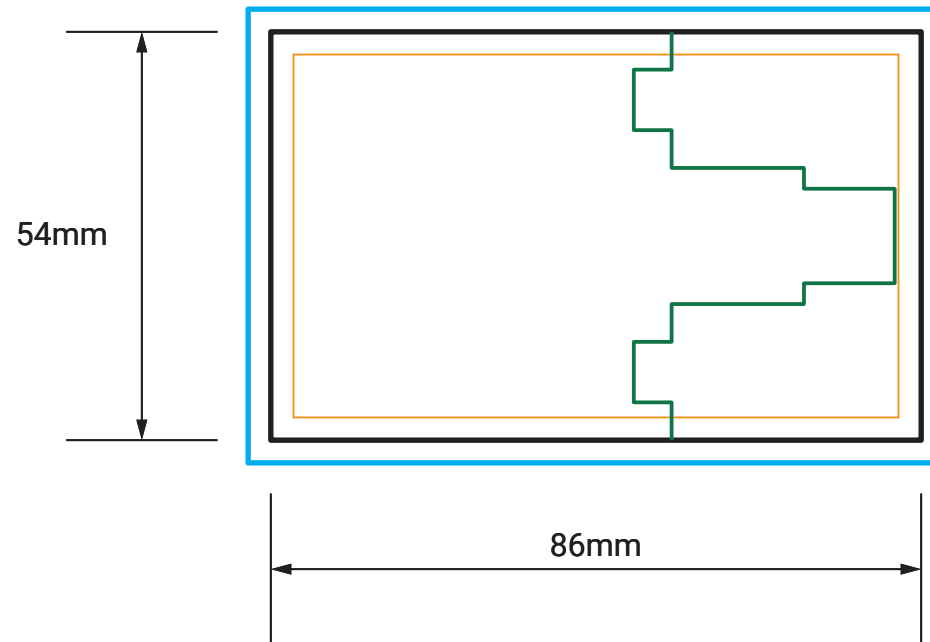

USB - CARD 009A TEMPLATE FRONT

BLEED 92mm x 60mm	USB DIMENSIONS 86mm x 54mm	SAFETY MARGIN 80mm x 48mm
-----------------------------	--------------------------------------	-------------------------------------

THIS TEMPLATE IS 1:1 SCALE

EMAIL: SALES@IUSB.COM.AU
PH: 1300 985 133

IMPORTANT

- FINAL ART MUST HAVE 3MM BLEED ON EACH EDGE
- FINAL ART MUST BE CMYK AND 300 DPI
- PLEASE OUTLINE ALL FONTS
- SAVE ART AS PRINT READY PDF

- EDGE
- BLEED
- SAFETY MARGIN
- FLIP OUT SECTION

USB - CARD 009A TEMPLATE **BACK**

THIS TEMPLATE IS 1:1 SCALE

EMAIL: SALES@IUSB.COM.AU
PH: 1300 985 133

- EDGE
- BLEED
- SAFETY MARGIN
- FLIP OUT SECTION